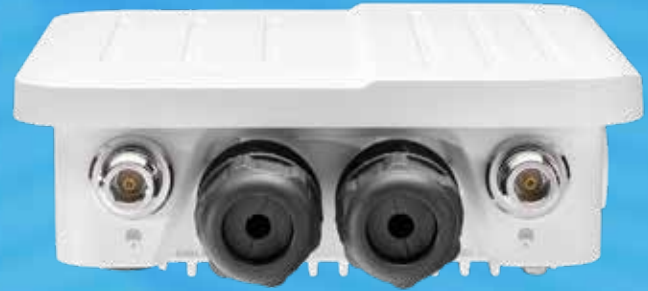

# CRADLEPOINT W1855

OUTDOOR 5G PoE  
BRANCH ROUTER

DATASHEET

*Complementary to existing firewall  
PoE for optimal adapter placement*

Fully functional dual SIM | Full control over Netcloud configuration |  
Adaptive to any networking and SD-WAN environment | Captive modem mode